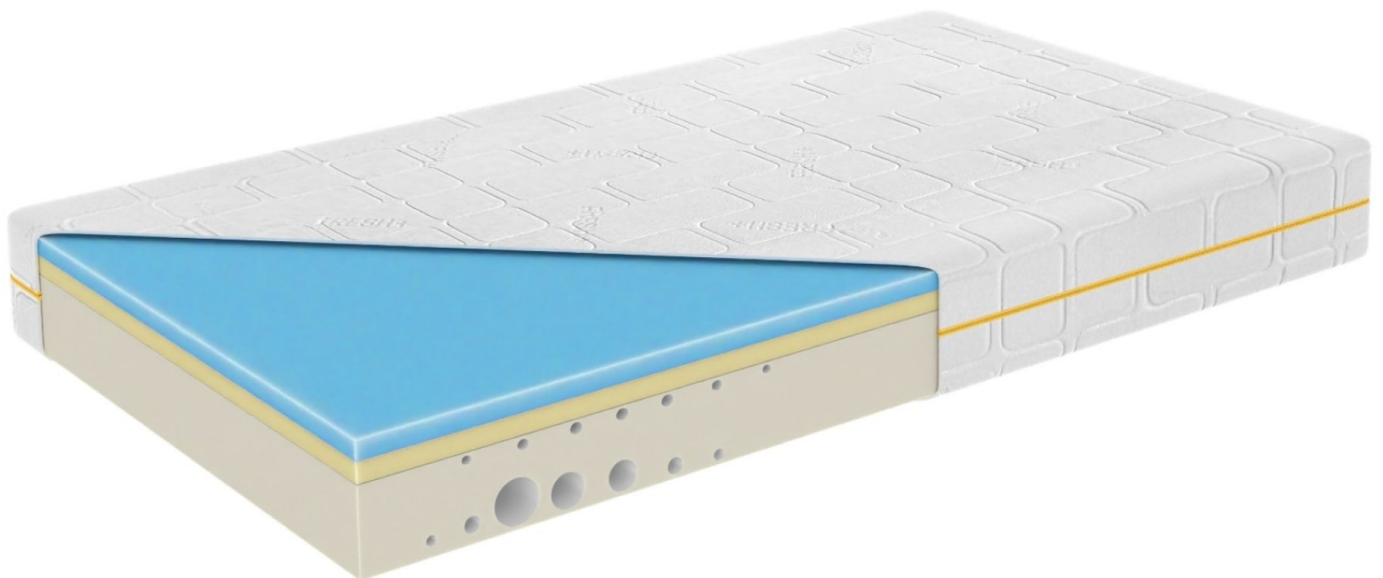

Thermoelastic foam mattress - Royal-Hybrid

**As low as
€299.00**

Height

25

Mattress features

Improved breathability, Manages moisture, Antibacterial and antiallergic properties, Regulates body temperature, Thoughtful zoning prevents back pain, Ideal for anyone sleeping on their back, stomach or side, Washable cover up to 40°, Antislip - non-slip mattress cover, Fresh+ Quilted on both sides with 200 g/m² climate fiber, The innovative DynaFlex functional fabric reinforces the positive sleeping properties of the mattress core, The combination of DynaFlex and ClimaFresh ensures good thermal insulation and moisture transport

Mattress construction

Pealmine kiht: 2 cm geelvaht parandab hingavust ja reguleerib unekliimat; Keskmine kiht: 2 cm viskoosvaht tagab optimaalse toe selgroole; Alumine kiht: 20 cm külmal HRV vaht täiuslikuks toeks igas magamisasendis

SKU

Royal-Hybrid

Product Options

Matrača izmērs:	80x200
-----------------	--------

	90x200
--	--------

	140x200
--	---------

	160x200
--	---------

	180x200
--	---------