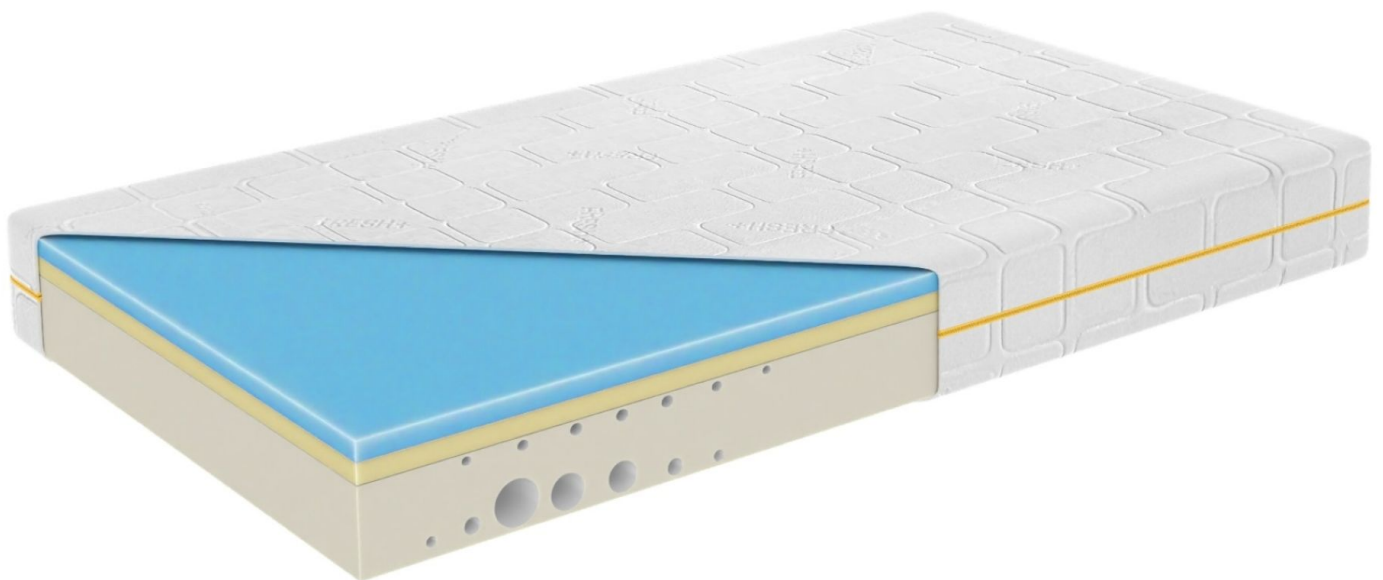

# Thermoelastic foam mattress - Royal-Basic

**As low as  
€189.00**

Height	19
Mattress features	Improved breathability, Manages moisture, Antibacterial and antiallergic properties, Regulates body temperature, Thoughtful zoning prevents back pain, Ideal for anyone sleeping on their back, stomach or side, Washable cover up to 40°, Antislip - non-slip mattress cover, Fresh+ Quilted on both sides with 200 g/m <sup>2</sup> climate fiber
Mattress construction	Upper layer: 2 cm gel foam improves breathability and regulates the sleeping climate; Middle layer: 1 cm viscose foam provides optimal support for the spine; Bottom layer: 15 cm cold HRV foam for excellent support in every sleeping position
SKU	Royal-Basic

**Product Options**

---

Matrača izmērs:	80x200
	90x200
	140x200
	160x200
	180x200
Matrača cietība:	H3 (vidējs)
	H4 (ciets)